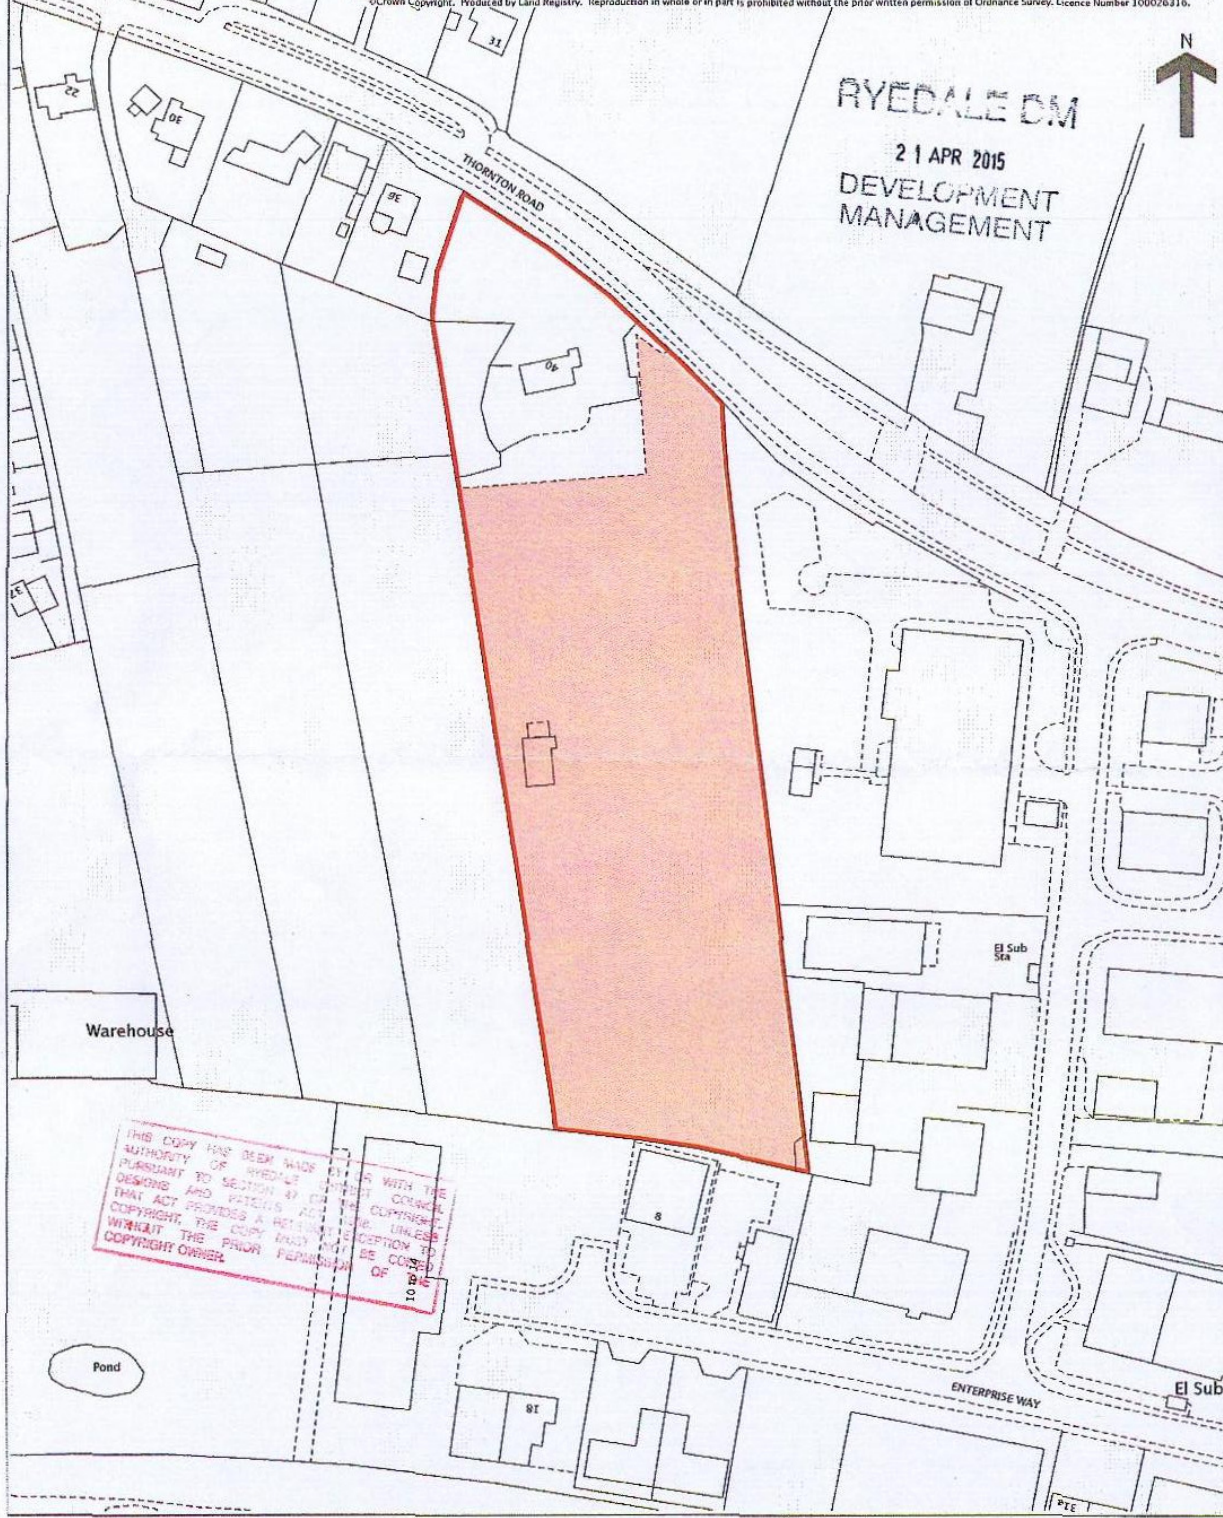

Land Registry
Official copy of
title plan

Title number NYK381406
Ordnance Survey map reference SE8083SE
Scale 1:1250 enlarged from 1:2500
Administrative area North Yorkshire : Ryedale

RYEDALE DM
21 APR 2015
DEVELOPMENT
MANAGEMENT

THIS COPY HAS BEEN MADE BY THE
AUTHORITY OF RYEDALE DISTRICT COUNCIL
PURSUANT TO SECTION 49 OF THE COPYRIGHT,
DESIGNS AND PATENTS ACT 1988. UNLESS
COPYRIGHT, THE COPY MAY BE REPRODUCED
WITHOUT THE PRIOR PERMISSION OF
THE COPYRIGHT OWNER.